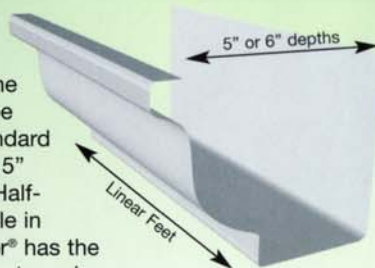

LEAF DEFIER® - THE SOLUTION TO ALL YOUR GUTTER PROBLEMS

- Keeps your gutters clean and free of all leaves, seeds, pine needles and insects
- Handles the highest water capacity of any gutter protection system on the market
- Fits all standard 5" and 6" K Style gutters
- Half-Rounds and custom shapes are available
- Installs in minutes with no hardware or tools
- Flexible design won't bend, dent or crack like other aluminum guards, helmets or shields
- Eliminates mosquito breeding and infestation
- "Quiet" soundproof material minimizes noise
- 25 Year No Clog Warranty
- Certified Superior Gutter Filtration Insert

www.leafdefier.com

Measurement Guide

Depth:

Measure the top of your gutter from front to back. This determines the gutter depth. It should be 5" or 6" depths. The standard Leaf Defier® insert fits all 5" and 6" K Style gutters. Half-Round Styles are available in various sizes. Leaf Defier® has the capacity to create any custom size and specialty shape you need.