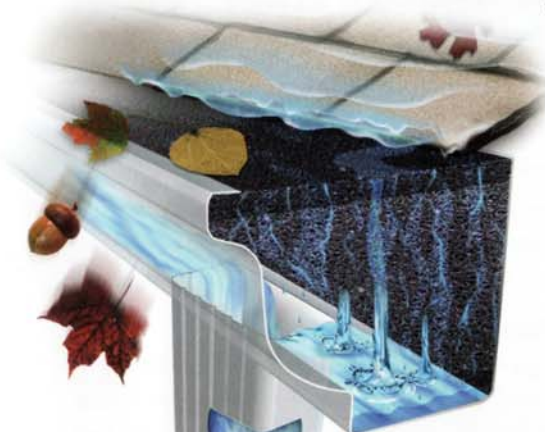

Leaf Defier®

Gutter Protection System

Patent Pending